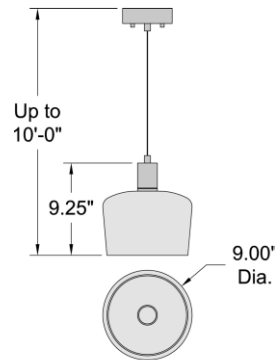

PRODUCT MEASUREMENTS

FIXTURE	BACKPLATE / CANOPY
Length:	Length
Width:	Width:
Diameter 9"	Diameter: 4.5"
Height: 9.25"	Height: 1"
Extension:	
Overall Height: 14-120"	

TECHNICAL SPECIFICATIONS

SPECIFICATIONS

Notes: _____

LINE DRAWING

IES FILE

In addition to Access Lighting's purchase and warranty terms and conditions, by signing below or placing an order, you agree that you are authorized to bind the entity placing any order and acknowledge the following: All of sizes and measurements are approximate and all images are for illustrative purposes only. In the event of an inconsistency, the "Product Measurements" section controls. There also may be slight differences in the colors and designs compared to the displayed and printed images.