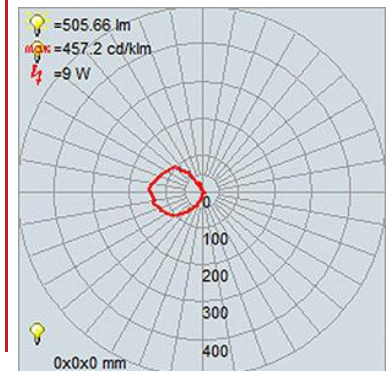

PRODUCT MEASUREMENTS

FIXTURE	BACKPLATE / CANOPY
Length:	Length
Width:	Width:
Diameter 9"	Diameter: 4.5"
Height: 9.25"	Height: 1"
Extension:	
Overall Height: 14-120"	

TECHNICAL SPECIFICATIONS

SPECIFICATIONS

Notes: _____

LINE DRAWING

IES FILE

In addition to Access Lighting's purchase and warranty terms and conditions, by signing below or placing an order, you agree that you are authorized to bind the entity placing any order and acknowledge the following: All of sizes and measurements are approximate and all images are for illustrative purposes only. In the event of an inconsistency, the "Product Measurements" section controls. There also may be slight differences in the colors and designs compared to the displayed and printed images.